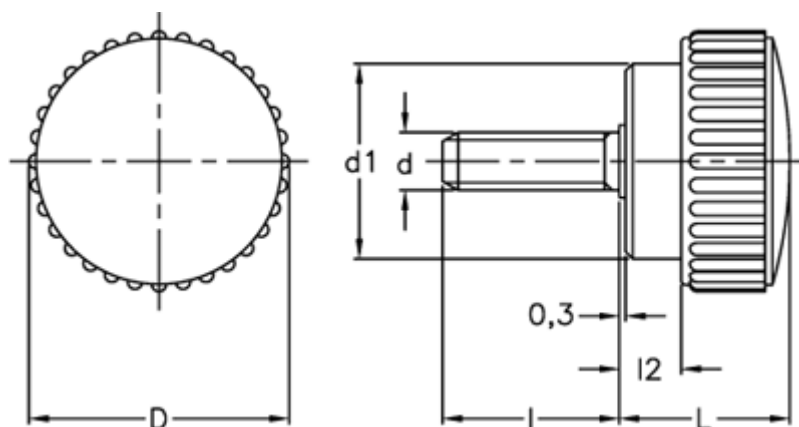

Data Sheet

Article number: 2302002116
Description: E+G Knurled grip knob
B.193/15 p-M3x10
Note: 0

Measures

D = 15
d1 = 11
d 6g = M3
l = 10
L = 11
l2 = 2